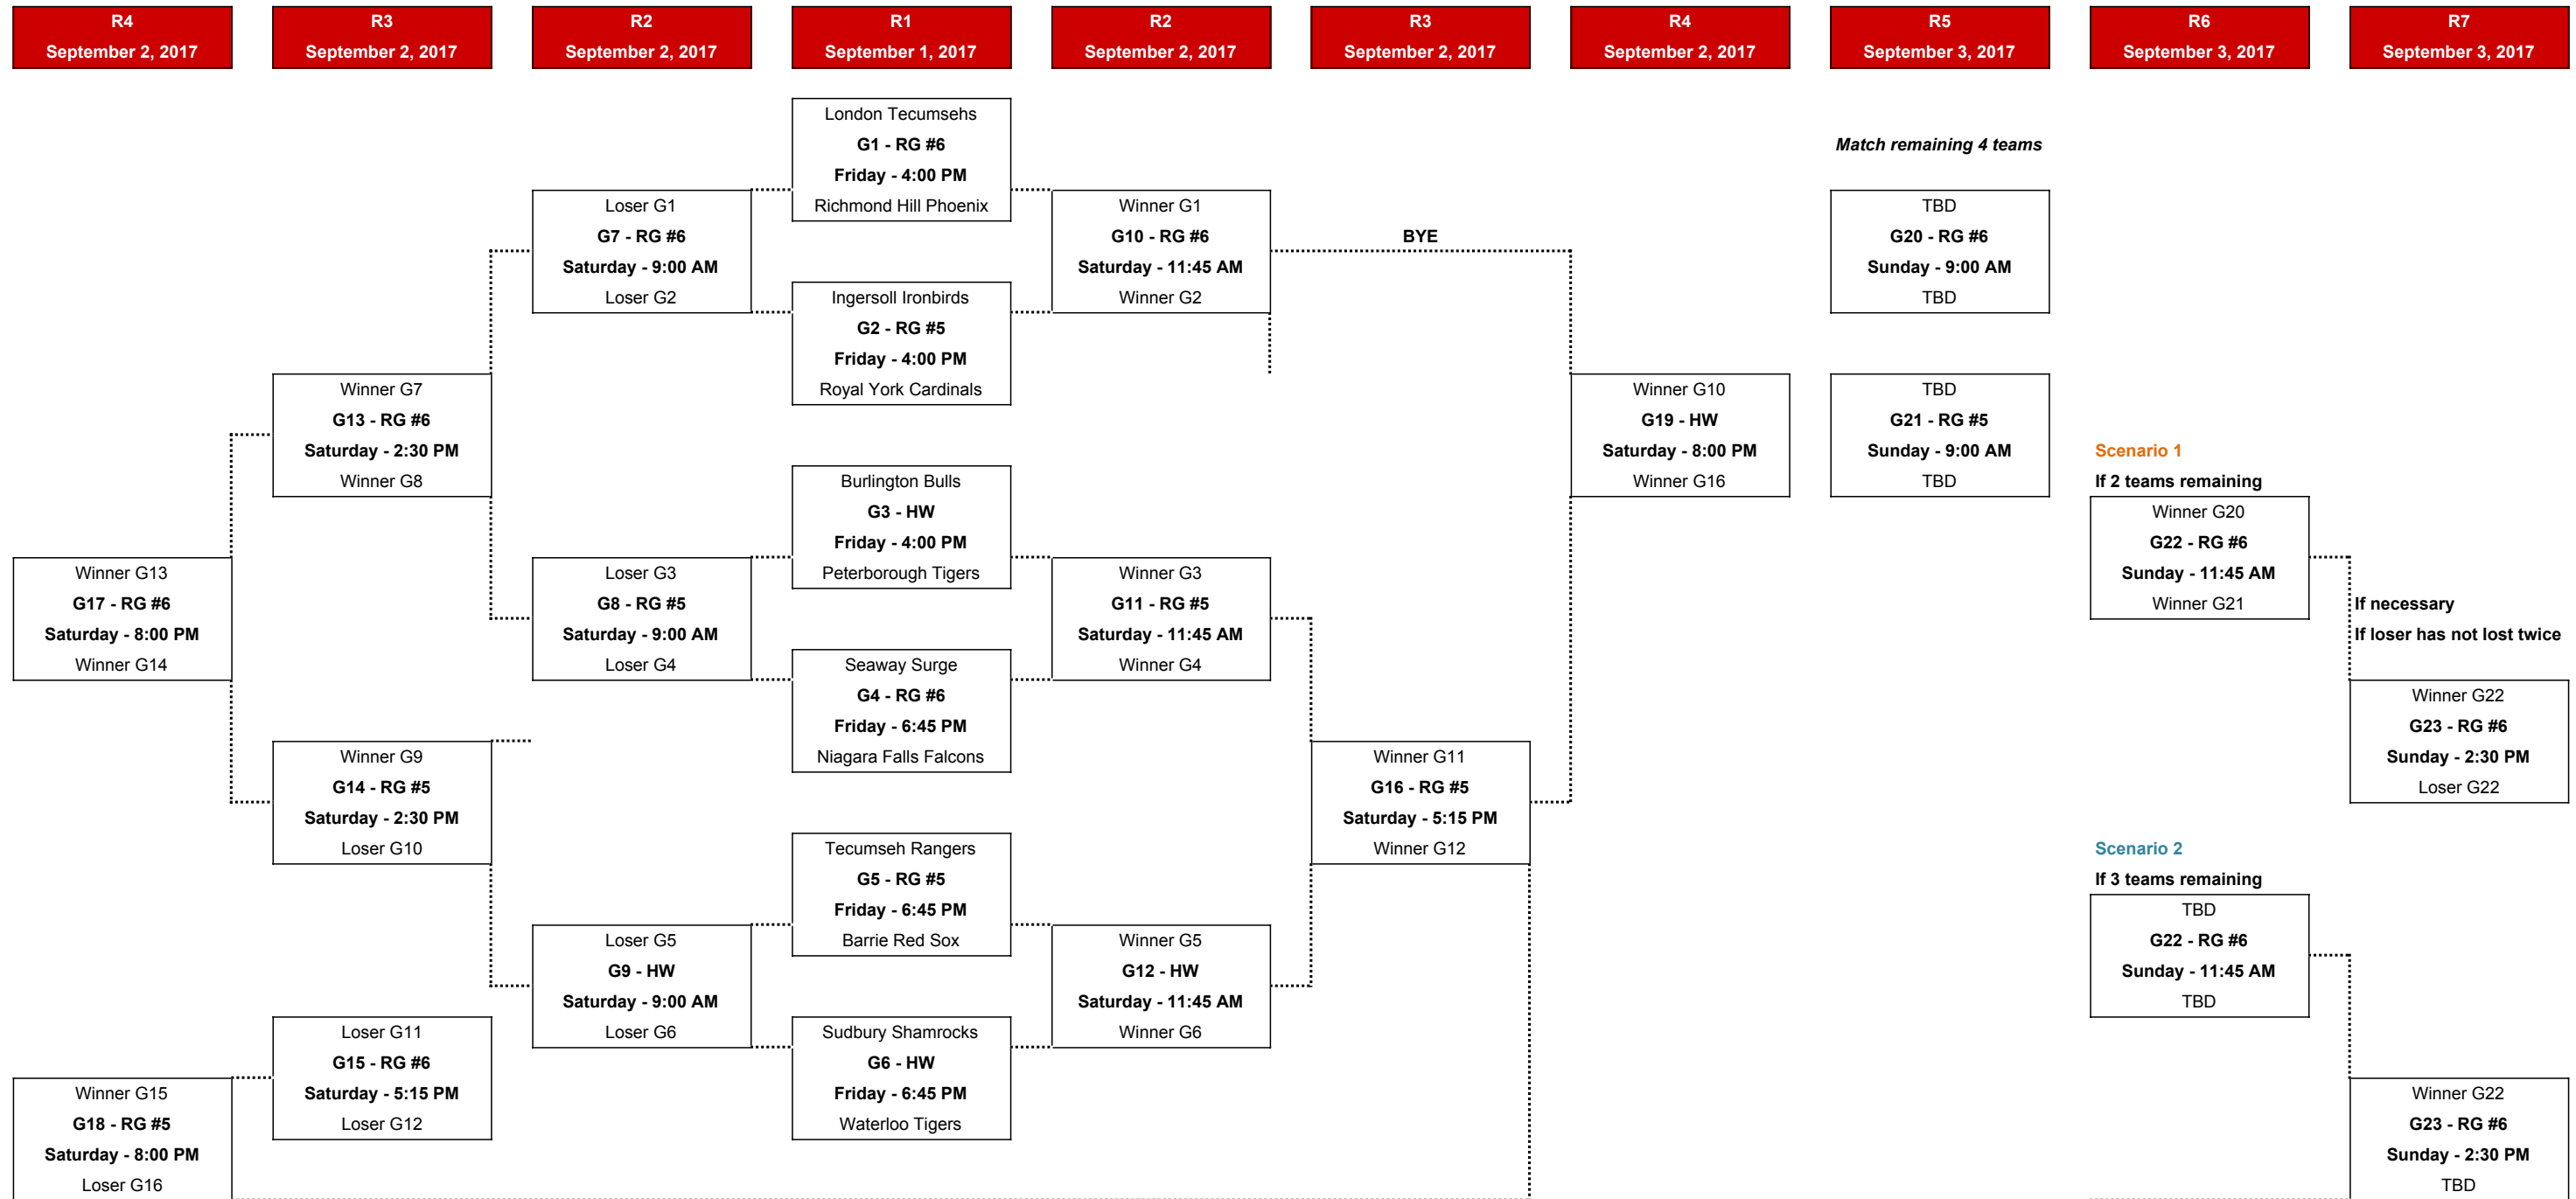

OBA Provincials 2017 Major Peewee A

(RG) Richmond Green Sports Complex & Park, located at 1300 Elgin Mills Rd E, Richmond Hill, ON L4S 1M5

(HW) Headwaters Park, located at 270 Redstone Rd, Richmond Hill, ON L4S 2E2

| | |
|----------------------|---|
| Round 1 (R1): | Draw for pairings. |
| Round 2 (R2): | L1 plays L2. L3 plays L4. L5 plays L6. W1 plays W2. W3 plays W4. W5 plays W6. |
| Round 3 (R3): | L7, L8, and L9 have been eliminated. W7 plays W8. W9 plays L10. L11 plays L12. W10 receives the bye. W11 plays W12. |
| Round 4 (R4): | L13, L14 and L15 have been eliminated. W13 plays W14. W15 plays L16. W16 plays W10. |
| Round 5 (R5): | L17 and L18 have been eliminated. 4 teams remain, 1 undefeated. Match teams, avoiding previous match-ups where possible. Where avoiding previous match-ups is not possible, a draw shall be held to determine pairings. |
| Round 6 (R6): | 2 or 3 teams remain. If 2 teams remain, use Bracket A. If 3 teams remain, draw for the bye if necessary. Use Bracket B. |
| Round 7 (R7): | If necessary, there will be a sudden death championship game. |