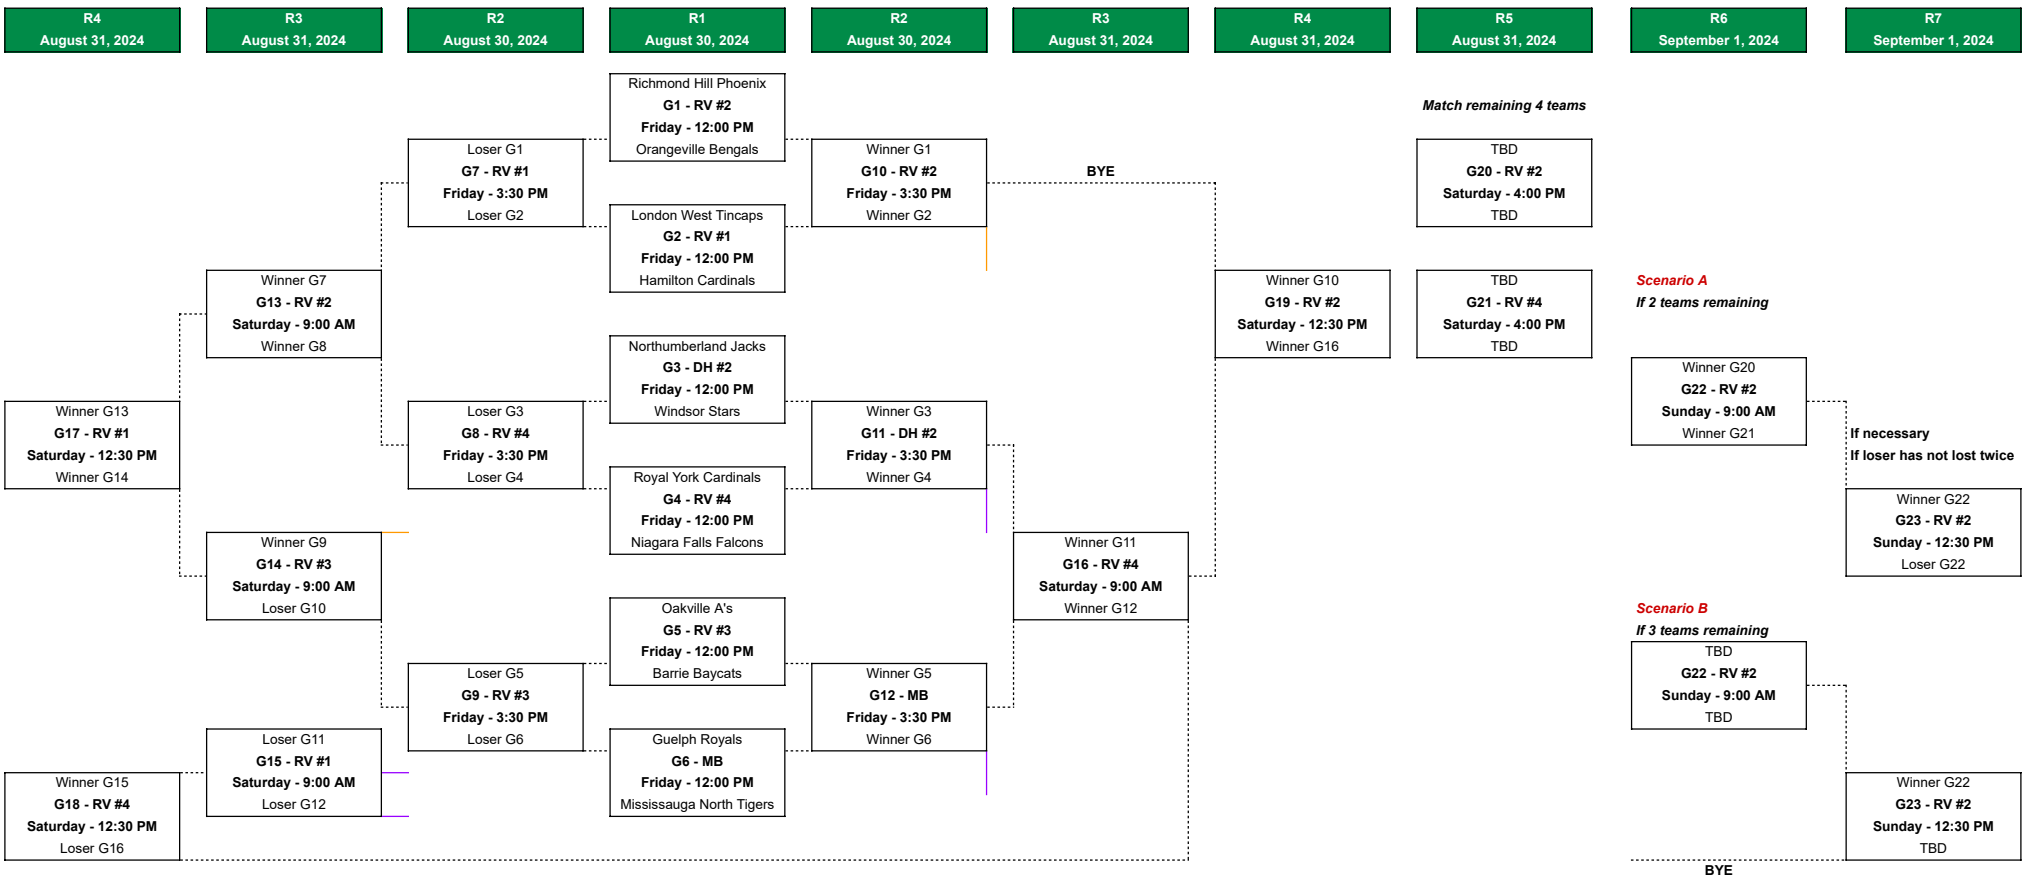

2024 OBA PROVINCIALS 10U AA

(RV) Richvale Athletic Park, located at 160 Avenue Rd, Richmond Hill, ON L4C 4Z6

(MB) Morgan Boyle Park, located at 5 B Pearson Ave, Richmond Hill, ON L4C 7L6

(DH) David Hamilton Park, diamond #2, located at 114 Blackmore Ave, Richmond Hill, ON L4B 2B1